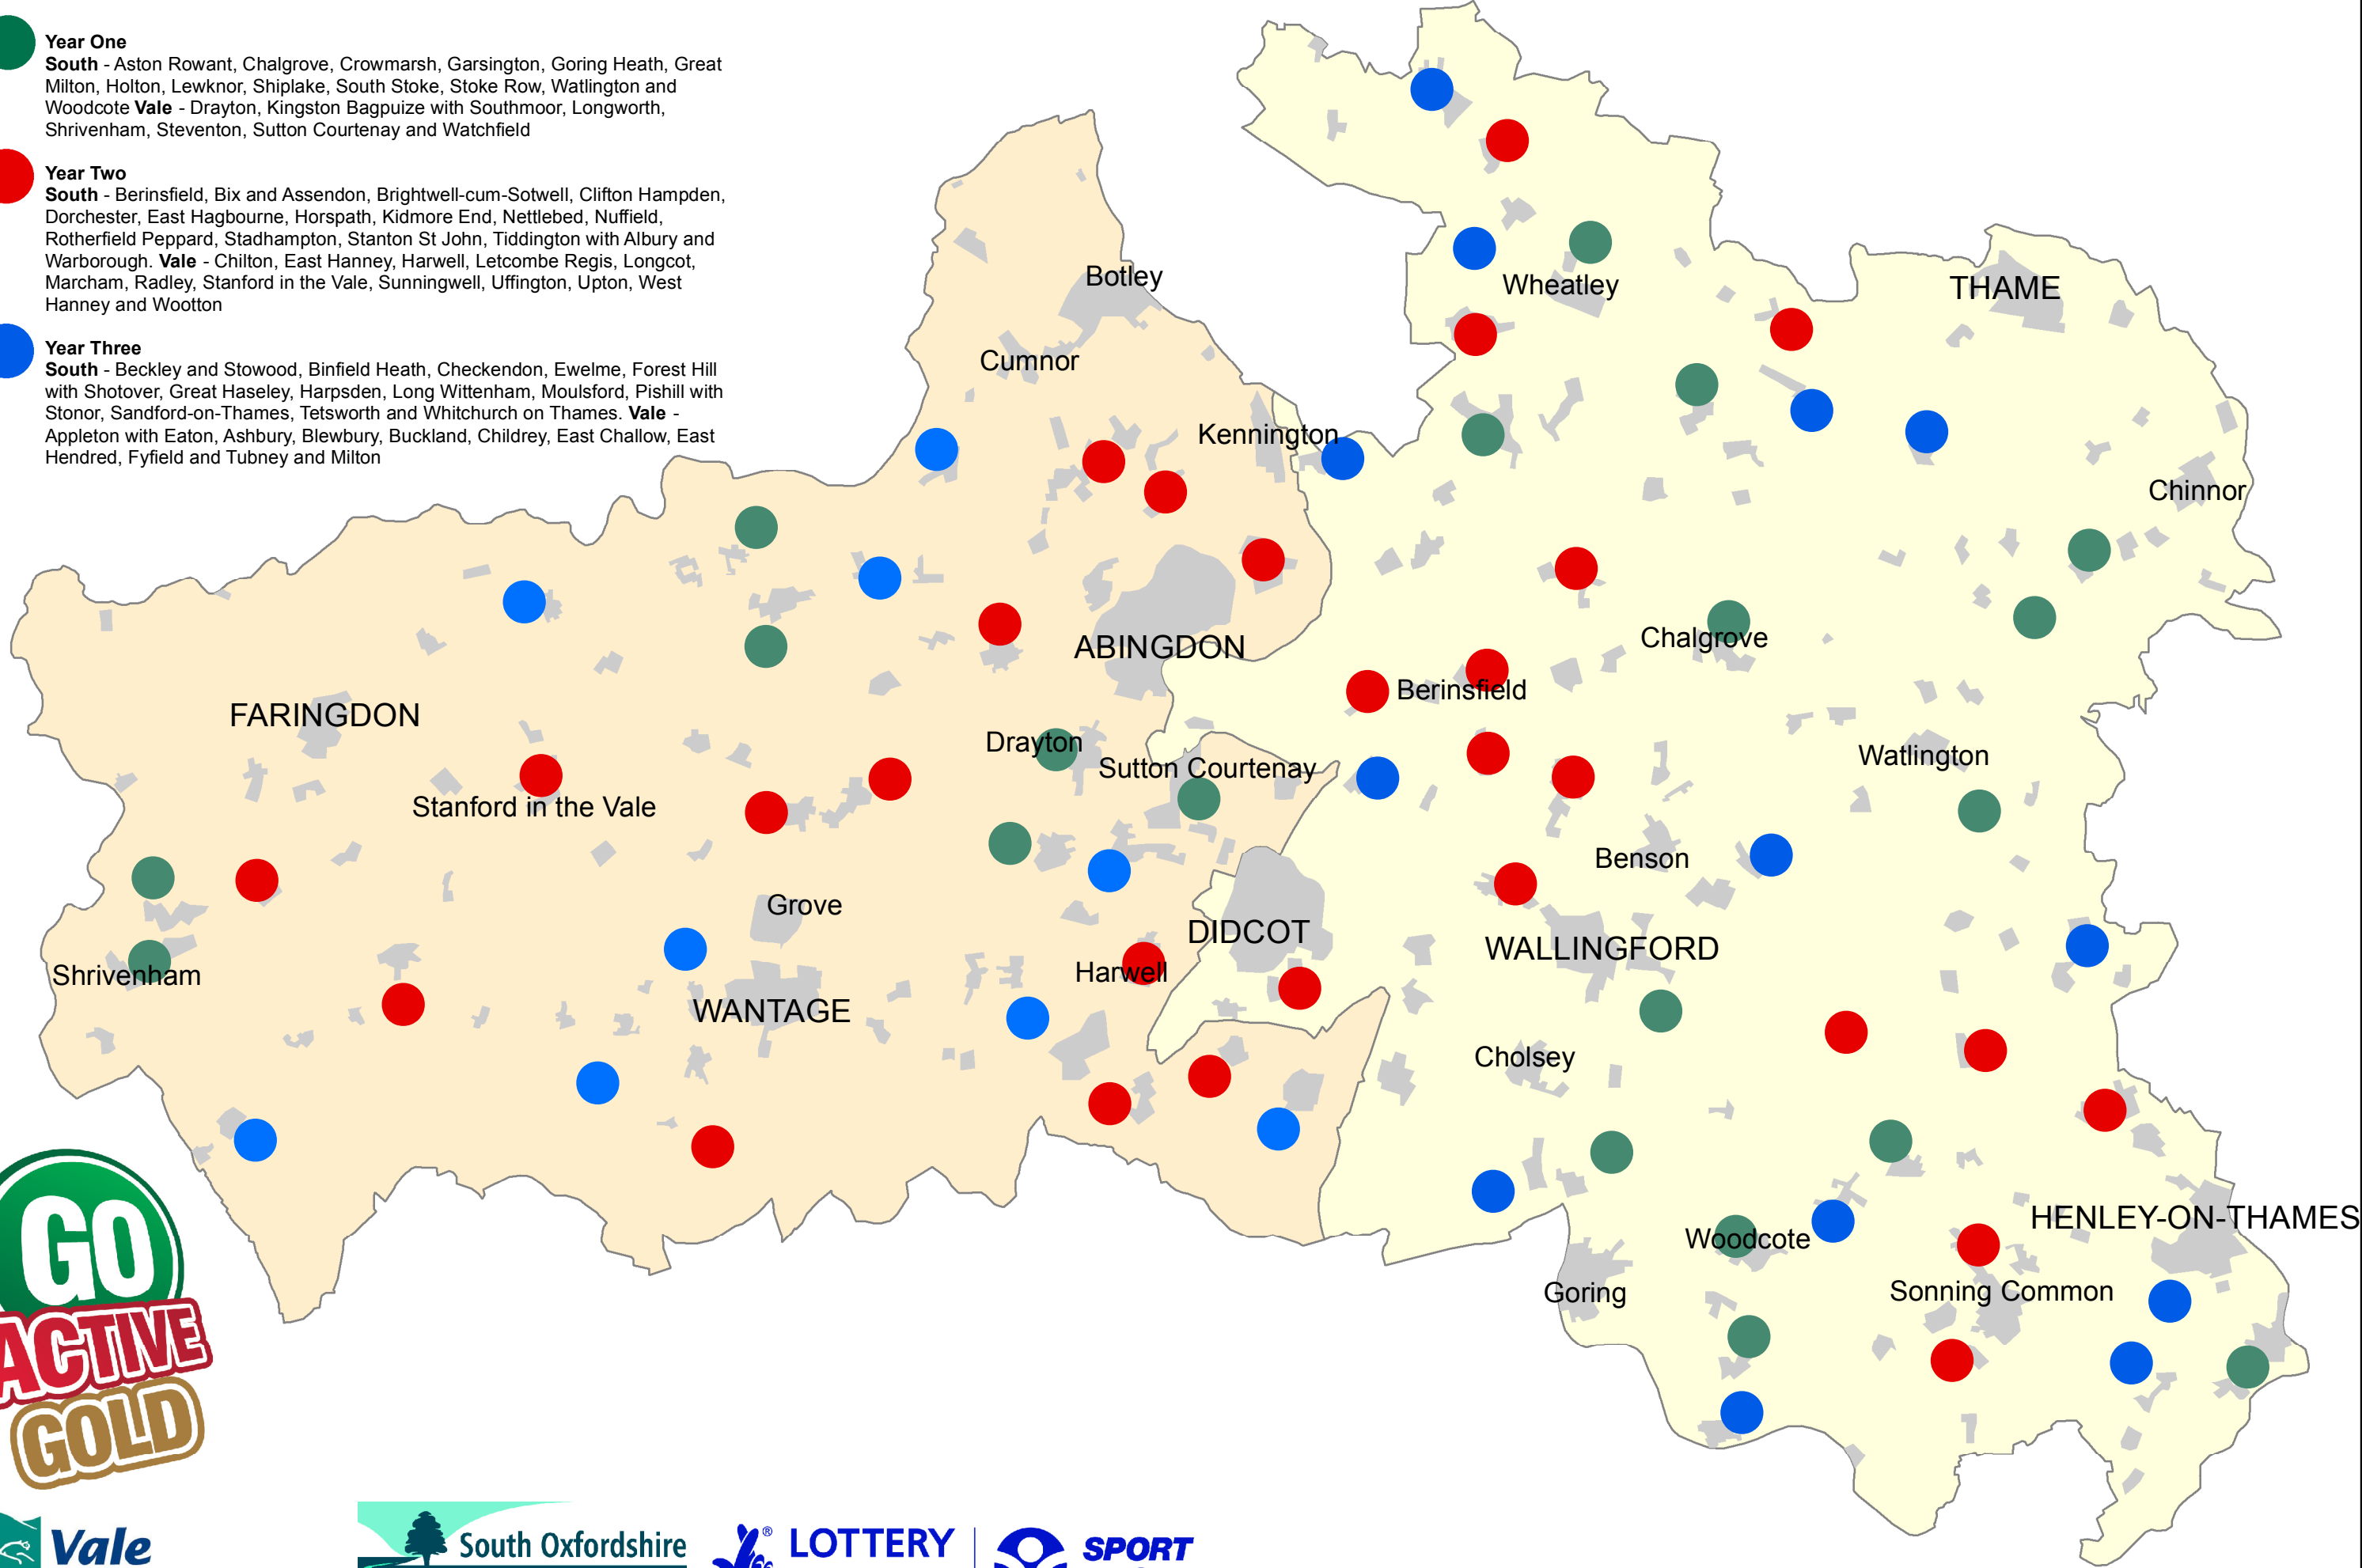

**Year One**

**South** - Aston Rowant, Chalgrove, Crowmarsh, Garsington, Goring Heath, Great Milton, Holton, Lewknor, Shiplake, South Stoke, Stoke Row, Watlington and Woodcote **Vale** - Drayton, Kingston Bagpuize with Southmoor, Longworth, Shrivenham, Steventon, Sutton Courtenay and Watchfield

**Year Two**

**South** - Berinsfield, Bix and Assendon, Brightwell-cum-Sotwell, Clifton Hampden, Dorchester, East Hagbourne, Horspath, Kidmore End, Nettlebed, Nuffield, Rotherfield Peppard, Stadhampton, Stanton St John, Tiddington with Albury and Warborough. **Vale** - Chilton, East Hanney, Harwell, Letcombe Regis, Longcot, Marcham, Radley, Stanford in the Vale, Sunningwell, Uffington, Upton, West Hanney and Wootton

**Year Three**

**South** - Beckley and Stowood, Binfield Heath, Checkendon, Ewelme, Forest Hill with Shotover, Great Haseley, Harpsden, Long Wittenham, Moulsoford, Pishill with Stonor, Sandford-on-Thames, Tetsworth and Whitchurch on Thames. **Vale** - Appleton with Eaton, Ashbury, Blewbury, Buckland, Childrey, East Challow, East Hendred, Fyfield and Tubney and Milton